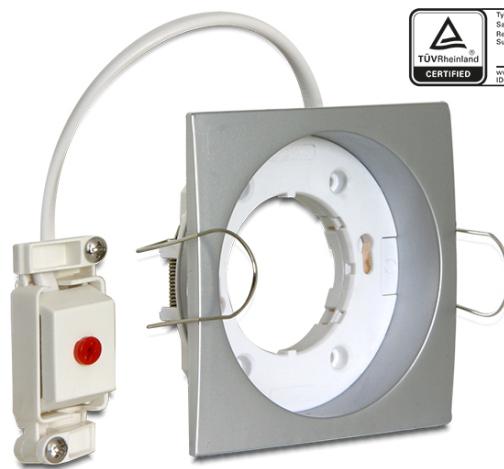

## Delock Lighting GX53 recess mount base angular type A silver

### Description

With this GX53 base you can use most customary GX53 luminaires. GX53 lamps are well suitable for creating a pleasant light in cabinets, showcases and display windows, and they also look good as a light source on ceilings or walls.

### Note

The external flexible cable or cord of this luminaire can not be replaced; if the cord is damaged, the luminaire shall be destroyed.

### Specification

- Angular GX53 base
- Mounting type: ceiling recess mount
- Suitable for all customary GX53 LED luminaires (max. 10W / 0.1 A)
- Material: plastic
- Color: silver
- Operating voltage: 230V / 50 Hz
- Protection class: IP20
- Only for indoor usage
- Dimensions:
  - Visible 88.5 x 88.5 mm
  - Total height with brackets 46.5 mm
  - Total height without brackets 26.5 mm
  - Visible height when mounted 5.9 mm
  - Mounting depth with brackets 41 mm
  - Mounting depth without brackets 20.6 mm
  - Mounting opening diameter 78.5 mm
- Bulb not included in package content