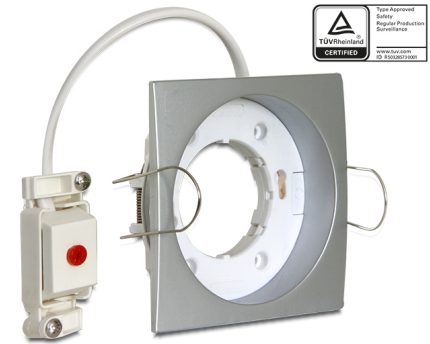

# Delock Lighting GX53 recess mount base angular type A silver

## Description

With this GX53 base you can use most customary GX53 luminaires. GX53 lamps are well suitable for creating a pleasant light in cabinets, showcases and display windows, and they also look good as a light source on ceilings or walls.

## Note

The external flexible cable or cord of this luminaire can not be replaced; if the cord is damaged, the luminaire shall be destroyed.

**Item no. 46101**

EAN: 4043619461011

Country of origin: China

Package: Retail Box

## Specification

- Angular GX53 base
- Mounting type: ceiling recess mount
- Suitable for all customary GX53 LED luminaires (max. 10W / 0.1 A)
- Material: plastic
- Color: silver
- Operating voltage: 230V / 50 Hz
- Protection class: IP20
- Only for indoor usage
- Dimensions:
  - Visible 88.5 x 88.5 mm
  - Total height with brackets 46.5 mm
  - Total height without brackets 26.5 mm
  - Visible height when mounted 5.9 mm
  - Mounting depth with brackets 41 mm
  - Mounting depth without brackets 20.6 mm
  - Mounting opening diameter 78.5 mm
- Bulb not included in package content