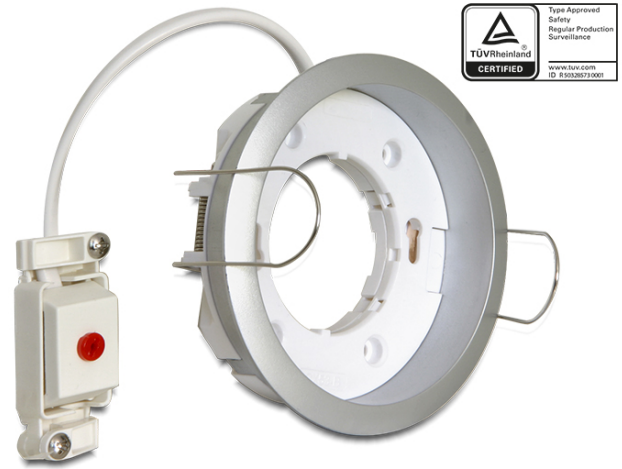

Delock Lighting GX53 recess mount base round type C silver

Description

With this GX53 base you can use most customary GX53 luminaires. GX53 lamps are well suitable for creating a pleasant light in cabinets, showcases and display windows, and they also look good as a light source on ceilings or walls.

Note

The external flexible cable or cord of this luminaire can not be replaced; if the cord is damaged, the luminaire shall be destroyed.

Specification

- Round GX53 base
- Mounting type: ceiling recess mount
- Suitable for all customary GX53 LED luminaires (max. 10 W / 0.1 A)
- Material: plastic
- Color: silver
- Operating voltage: 230 V / 50 Hz
- Protection class: IP20
- Only for indoor usage
- Dimensions:
 - Diameter 90.5 mm
 - Total height with brackets 42.1 mm
 - Total height without brackets 26.5 mm
 - Visible height when mounted 3.5 mm
 - Mounting depth with brackets 36.1 mm
 - Mounting depth without brackets 23.0 mm
 - Mounting opening diameter 78.5 mm
- Bulb not included in package content