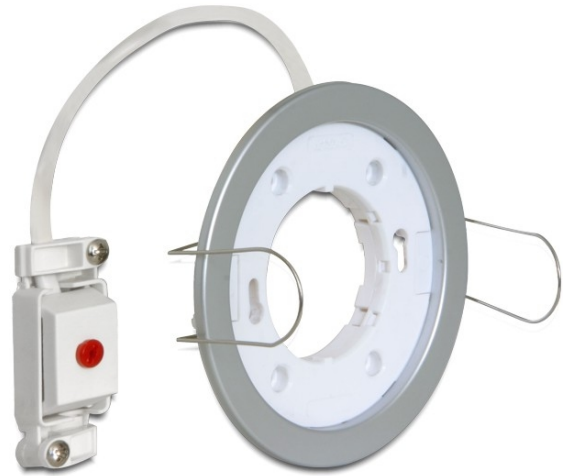

Delock Lighting GX53 recess mount base round type D silver

Description

With this GX53 base you can use most customary GX53 bulbs. GX53 lamps are well suitable for creating a pleasant light in cabinets, showcases and display windows, and they also look good as a light source on ceilings or walls.

Specification

- Round GX53 base
- Mounting type: ceiling recess mount
- Suitable for all customary GX53 compact fluorescent lamps (max. 11W) and LED illuminants
- Material: plastic
- Color: silver
- Operating voltage: 230V AC
- Protection class: IP20
- Only for indoor usage
- Dimensions:
 - Diameter 95 mm
 - Total height 14 mm
 - Visible height when mounted 3.5 mm
 - Mounting depth with brackets 30.5 mm
 - Mounting depth without brackets 10.5 mm
 - Mounting opening diameter 78.5 mm
- Bulb not included in package content