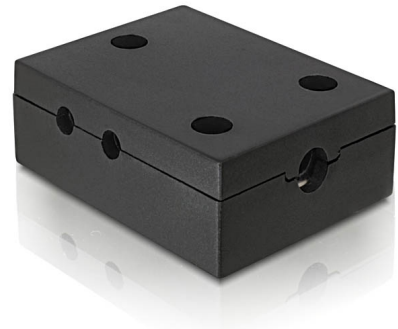

Delock Lighting 4-fold distributor for LED light bars

Description

This distributor allows you to connect up to 4 LED light bars to only one power supply. You only need to connect the optional power supply to the distributor, and then connect the LED light bars to the distributor using the connection cables. It can be simply bolt on to most cabinets due to its small and slim design. Please note that the power supply must have enough capacity to power all 4 light bars (see description of the power supplies).

Item no. 46274

EAN: 4043619462742

Country of origin: CHINA

Package: White Box

Specification

- 4-fold distributor for flat and triangular LED light bars
- Power supply unit optional

Package content

- 4-fold distributor