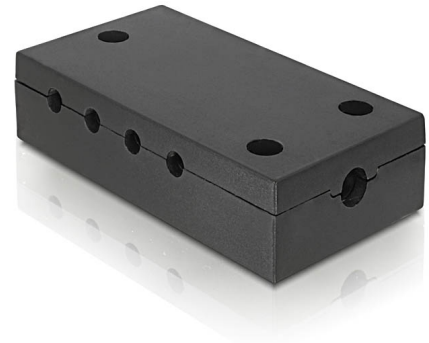

# Delock Lighting 8-fold distributor for LED light bars

## Description

This distributor allows you to connect up to 8 LED light bars to only one power supply. You only need to connect the optional power supply to the distributor, and then connect the LED light bars to the distributor using the connection cables. It can be simply bolt on to most cabinets due to its small and slim design. Please note that the power supply must have enough capacity to power all 8 light bars (see description of the power supplies).

## Technical details

- 8-fold distributor for flat and triangular LED light bars
- Power supply unit optional

## Package content

- 8-fold distributor