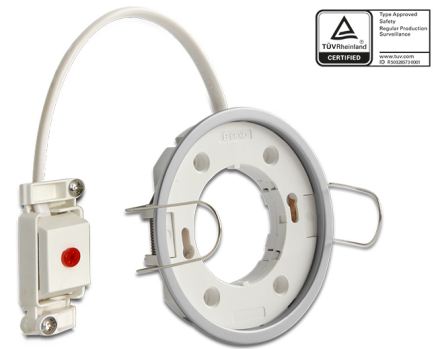

Delock Lighting GX53 recess mount base round type E silver

Description

With this GX53 base you can use most customary GX53 luminaires. GX53 lamps are well suitable for creating a pleasant light in cabinets, showcases and display windows, and they also look good as a light source on ceilings or walls.

Note

The external flexible cable or cord of this luminaire can not be replaced; if the cord is damaged, the luminaire shall be destroyed.

Item no. 46279

EAN: 4043619462797

Country of origin: China

Package: Retail Box

Specification

- Round GX53 base
- Mounting type: ceiling recess mount
- Suitable for all customary GX53 LED luminaires (max. 10 W / 0.1 A)
- Material: plastic
- Color: silver
- Operating voltage: 230 V / 50 Hz
- Protection class: IP20
- Only for indoor usage
- Dimensions:
 - Diameter 85.5 mm
 - Total height with brackets 45.6 mm
 - Total height without brackets 14.0 mm
 - Visible height when mounted 1.3 mm
 - Mounting depth with brackets 39.5 mm
 - Mounting depth without brackets 12.7 mm
 - Mounting opening diameter 78.5 mm
- Bulb not included in package content