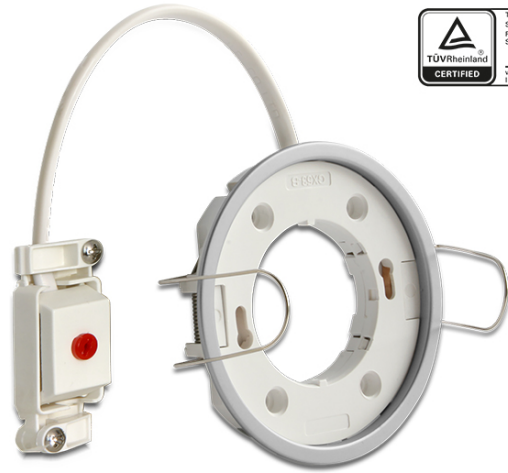

Delock Lighting GX53 recess mount base round type E silver

Description

With this GX53 base you can use most customary GX53 luminaires. GX53 lamps are well suitable for creating a pleasant light in cabinets, showcases and display windows, and they also look good as a light source on ceilings or walls.

Note

The external flexible cable or cord of this luminaire can not be replaced; if the cord is damaged, the luminaire shall be destroyed.

Specification

- Round GX53 base
- Mounting type: ceiling recess mount
- Suitable for all customary GX53 LED luminaires (max. 10 W / 0.1 A)
- Material: plastic
- Color: silver
- Operating voltage: 230 V / 50 Hz
- Protection class: IP20
- Only for indoor usage
- Dimensions:
 - Diameter 85.5 mm
 - Total height with brackets 45.6 mm
 - Total height without brackets 14.0 mm
 - Visible height when mounted 1.3 mm
 - Mounting depth with brackets 39.5 mm
 - Mounting depth without brackets 12.7 mm
 - Mounting opening diameter 78.5 mm
- Bulb not included in package content