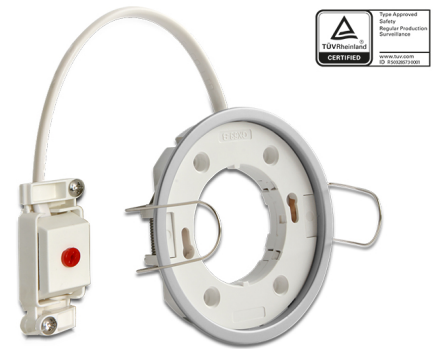

Delock Lighting GX53 recess mount base round type E silver

Description

With this GX53 base you can use most customary GX53 luminaires. GX53 lamps are well suitable for creating a pleasant light in cabinets, showcases and display windows, and they also look good as a light source on ceilings or walls.

Note

The external flexible cable or cord of this luminaire can not be replaced; if the cord is damaged, the luminaire shall be destroyed.

Item no. 46279

EAN: 4043619462797

Country of origin: China

Package: Retail Box

Technical details

- Round GX53 base
- Mounting type: ceiling recess mount
- Suitable for all customary GX53 LED luminaires (max. 10 W / 0.1 A)
- Material: plastic
- Color: silver
- Operating voltage: 230 V / 50 Hz
- Protection class: IP20
- Only for indoor usage
- Dimensions:
 - Diameter 85.5 mm
 - Total height with brackets 45.6 mm
 - Total height without brackets 14.0 mm
 - Visible height when mounted 1.3 mm
 - Mounting depth with brackets 39.5 mm
 - Mounting depth without brackets 12.7 mm
 - Mounting opening diameter 78.5 mm
- Bulb not included in package content