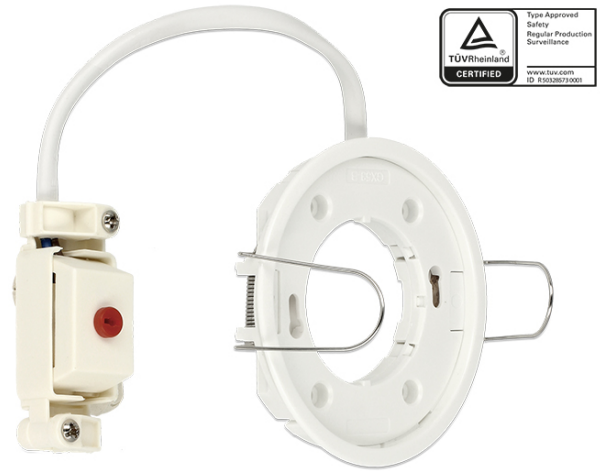

# Delock Lighting GX53 recess mount base round type E white

## Description

With this GX53 base you can use most customary GX53 luminaires. GX53 lamps are well suitable for creating a pleasant light in cabinets, showcases and display windows, and they also look good as a light source on ceilings or walls.

## Note

The external flexible cable or cord of this luminaire can not be replaced; if the cord is damaged, the luminaire shall be destroyed.

## Specification

- Round GX53 base
- Mounting type: ceiling recess mount
- Suitable for all customary GX53 LED luminaires (max. 10 W / 0.1 A)
- Material: plastic
- Color: white
- Operating voltage: 230 V / 50 Hz
- Protection class: IP20
- Only for indoor usage
- Dimensions:
  - Diameter 85.5 mm
  - Total height with brackets 45.6 mm
  - Total height without brackets 14.0 mm
  - Visible height when mounted 1.3 mm
  - Mounting depth with brackets 39.5 mm
  - Mounting depth without brackets 12.7 mm
  - Mounting opening diameter 78.5 mm
- Bulb not included in package content