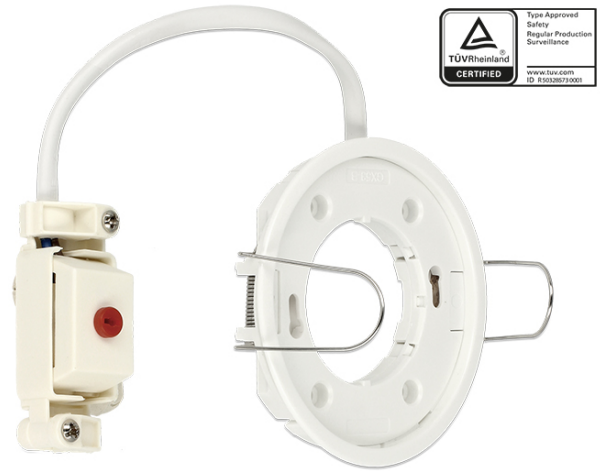

Delock Lighting GX53 recess mount base round type E white

Description

With this GX53 base you can use most customary GX53 luminaires. GX53 lamps are well suitable for creating a pleasant light in cabinets, showcases and display windows, and they also look good as a light source on ceilings or walls.

Note

The external flexible cable or cord of this luminaire can not be replaced; if the cord is damaged, the luminaire shall be destroyed.

Specification

- Round GX53 base
- Mounting type: ceiling recess mount
- Suitable for all customary GX53 LED luminaires (max. 10 W / 0.1 A)
- Material: plastic
- Color: white
- Operating voltage: 230 V / 50 Hz
- Protection class: IP20
- Only for indoor usage
- Dimensions:
 - Diameter 85.5 mm
 - Total height with brackets 45.6 mm
 - Total height without brackets 14.0 mm
 - Visible height when mounted 1.3 mm
 - Mounting depth with brackets 39.5 mm
 - Mounting depth without brackets 12.7 mm
 - Mounting opening diameter 78.5 mm
- Bulb not included in package content